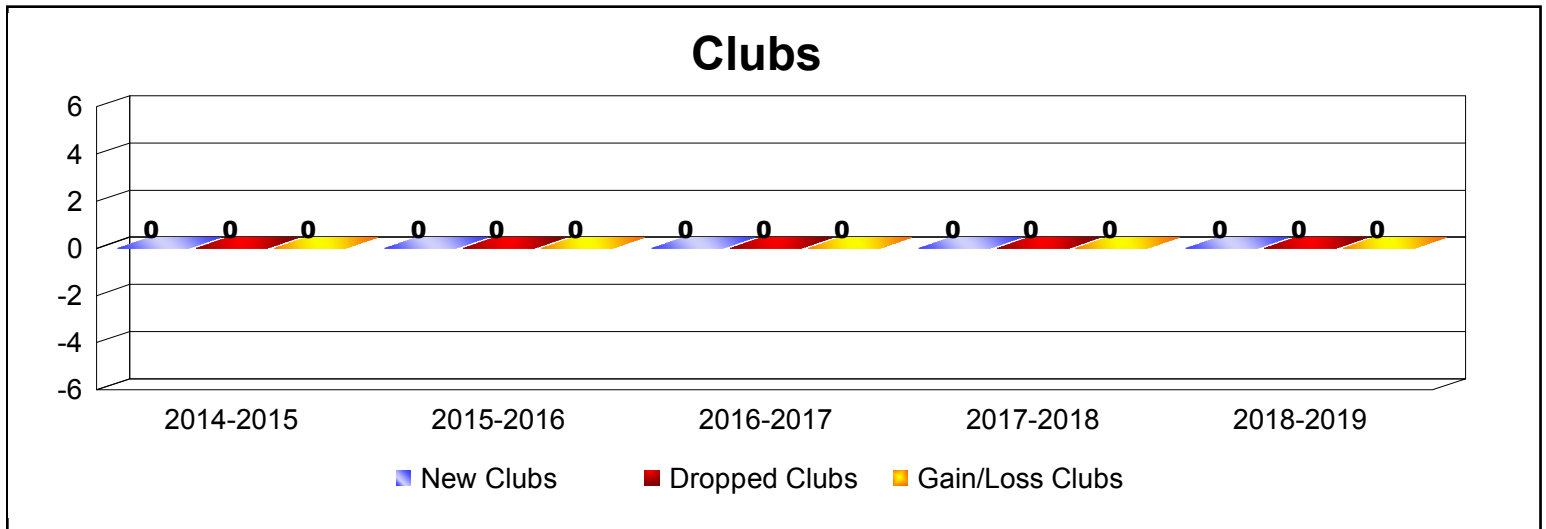

Year	New Clubs	Dropped Clubs	Gain/ Loss Clubs	New Members	Charter Members	Reinstate Members	Transfer Members	Total Member Added	Total Members Dropped	Gain/ Loss Members
2014-2015	0	0	0	6	0	0	1	7	-2	5
2015-2016	0	0	0	6	0	0	0	6	-3	3
2016-2017	0	0	0	3	0	0	0	3	-7	-4
2017-2018	0	0	0	11	0	0	0	11	-7	4
2018-2019	0	0	0	7	0	0	0	7	-7	0
Average	0	0	0	7	0	0	0	7	-5	2

Year	New Clubs	Dropped Clubs	Gain/ Loss Clubs	New Members	Charter Members	Reinstate Members	Transfer Members	Total Member Added	Total Members Dropped	Gain/ Loss Members
2014-2015	0	-1	-1	100	7	4	3	114	-137	-23
2015-2016	0	-4	-4	80	2	11	8	101	-186	-85
2016-2017	0	0	0	76	0	5	6	87	-115	-28
2017-2018	0	-1	-1	63	1	6	3	73	-147	-74
2018-2019	0	0	0	67	1	11	5	84	-100	-16
Average	0	-1	-1	77	2	7	5	92	-137	-45