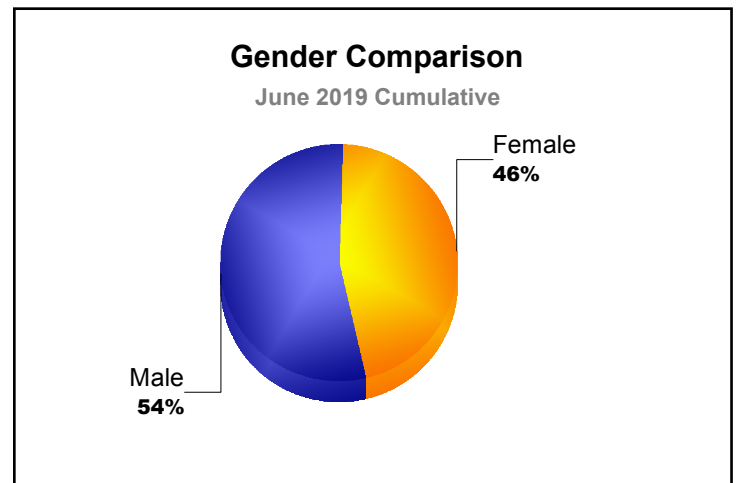

Year	New Clubs	Dropped Clubs	Gain/ Loss Clubs	New Members	Charter Members	Reinstate Members	Transfer Members	Total Member Added	Total Members Dropped	Gain/ Loss Members
2014-2015	0	0	0	6	0	0	1	7	-2	5
2015-2016	0	0	0	6	0	0	0	6	-3	3
2016-2017	0	0	0	3	0	0	0	3	-7	-4
2017-2018	0	0	0	11	0	0	0	11	-7	4
2018-2019	0	0	0	7	0	0	0	7	-7	0
Average	0	0	0	7	0	0	0	7	-5	2