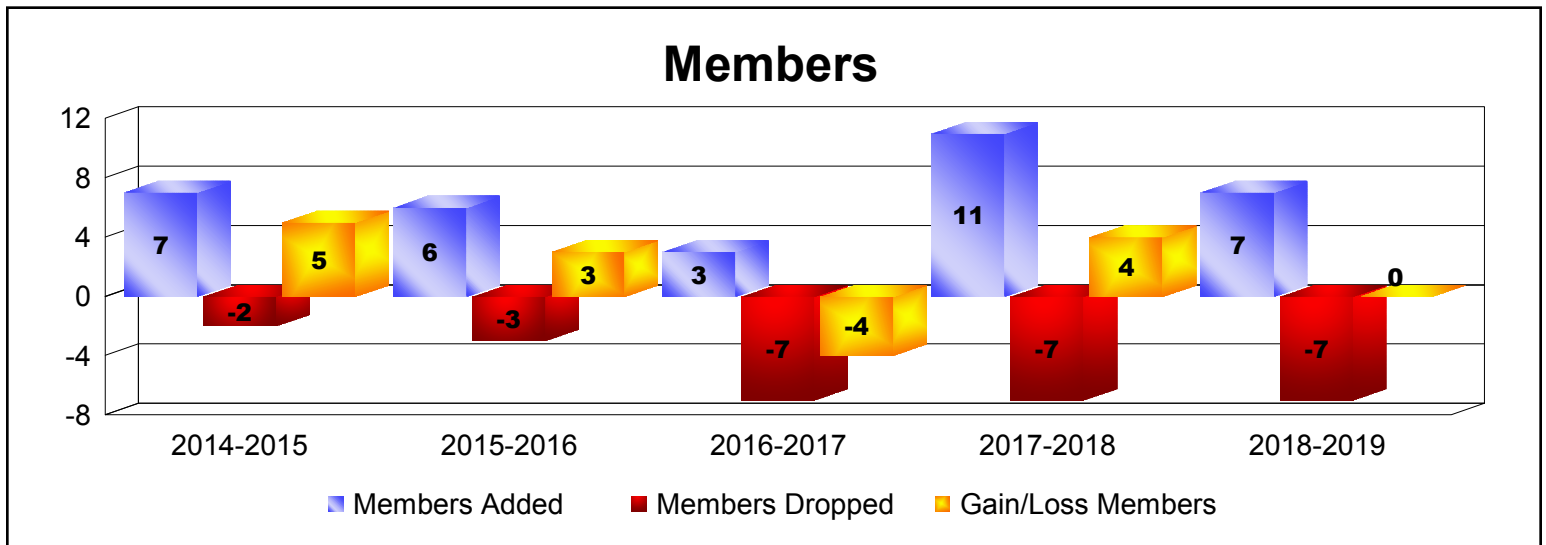

Year	New Clubs	Dropped Clubs	Gain/ Loss Clubs	New Members	Charter Members	Reinstate Members	Transfer Members	Total Member Added	Total Members Dropped	Gain/ Loss Members
2014-2015	0	0	0	6	0	0	1	7	-2	5
2015-2016	0	0	0	6	0	0	0	6	-3	3
2016-2017	0	0	0	3	0	0	0	3	-7	-4
2017-2018	0	0	0	11	0	0	0	11	-7	4
2018-2019	0	0	0	7	0	0	0	7	-7	0
Average	0	0	0	7	0	0	0	7	-5	2

Year	New Clubs	Dropped Clubs	Gain/ Loss Clubs	New Members	Charter Members	Reinstate Members	Transfer Members	Total Member Added	Total Members Dropped	Gain/ Loss Members
2014-2015	0	-1	-1	100	7	4	3	114	-137	-23
2015-2016	0	-4	-4	80	2	11	8	101	-186	-85
2016-2017	0	0	0	76	0	5	6	87	-115	-28
2017-2018	0	-1	-1	63	1	6	3	73	-147	-74
2018-2019	0	0	0	67	1	11	5	84	-100	-16
Average	0	-1	-1	77	2	7	5	92	-137	-45