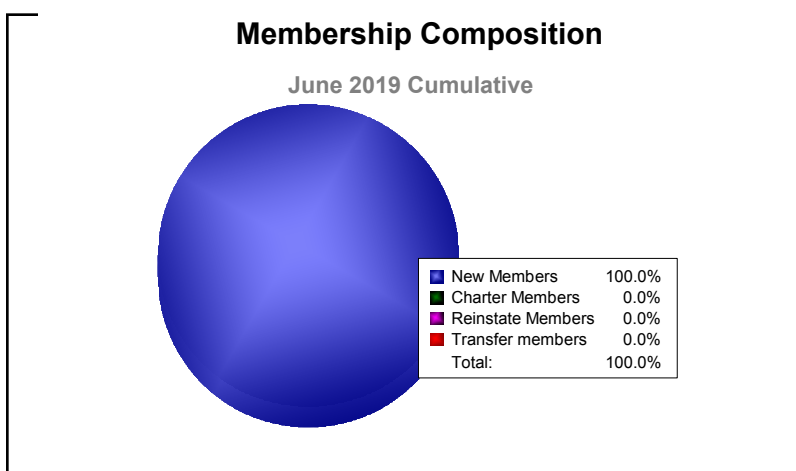

Year	New Clubs	Dropped Clubs	Gain/ Loss Clubs	New Members	Charter Members	Reinstate Members	Transfer Members	Total Member Added	Total Members Dropped	Gain/ Loss Members
2014-2015	0	0	0	6	0	0	1	7	-2	5
2015-2016	0	0	0	6	0	0	0	6	-3	3
2016-2017	0	0	0	3	0	0	0	3	-7	-4
2017-2018	0	0	0	11	0	0	0	11	-7	4
2018-2019	0	0	0	7	0	0	0	7	-7	0
Average	0	0	0	7	0	0	0	7	-5	2

Year	New Clubs	Dropped Clubs	Gain/ Loss Clubs	New Members	Charter Members	Reinstate Members	Transfer Members	Total Member Added	Total Members Dropped	Gain/ Loss Members
2014-2015	0	-1	-1	100	7	4	3	114	-137	-23
2015-2016	0	-4	-4	80	2	11	8	101	-186	-85
2016-2017	0	0	0	76	0	5	6	87	-115	-28
2017-2018	0	-1	-1	63	1	6	3	73	-147	-74
2018-2019	0	0	0	67	1	11	5	84	-100	-16
Average	0	-1	-1	77	2	7	5	92	-137	-45